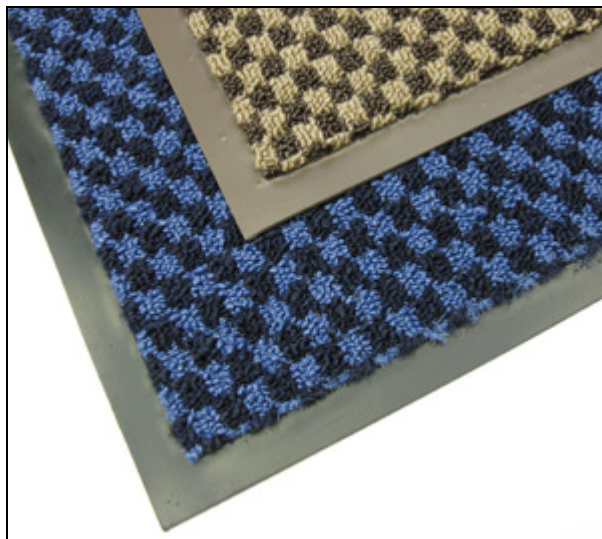

Checkerboard Door Mats

Checkerboard Door Mats are a gorgeous addition to your high traffic entrance. These highly durable and effective floor mats feature two types of yarn arranged in an attractive checkerboard pattern; one yarn for scraping debris and one for absorbing moisture. A heavy-duty vinyl backing helps keep the mat in place, esp. on hard floors.

Mats available in widths of 3', 4' and 6', with lengths up to 60'. These resilient, high-traffic door mats will look great and keep your floors and entryways clean and dry for years.

A wide range of available sizes means that these entry floor mats will fit just about any entrance configuration. These beautiful mats are regularly found in lobbies, vestibules, and retail entrances opening directly into a showroom where floors must be kept clean and dry for safety and appearance.

These appealing doormats are ideal for inside entryways commonly found in all types of high-traffic entrances such as office buildings, business parks, doctor's offices, law offices, office parks, hotel lobbies, restaurants, retail centers and auto dealerships.

- Shoe scrubbing and drying action keeps floors safe
- Hard, dense scraper fibers for scrubbing shoes
- Soft, tufted absorbent fibers for quickly drying shoes
- Contrasting pattern hides dirt and debris
- Contemporary appearance